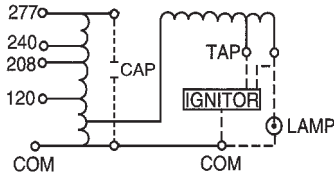

## HID BALLAST KIT WIRING DIAGRAMS

1 - Low Watt MH/HPS QV

2 - 175-1500W MH QV

3 - Low Watt HPS

4 - 250-1000W HPS QV

5 - 250-1500W MH 480V

6 - 250-1000W HPS 480V

7 - 320-400W Pulse Start MH

## FLUORESCENT BALLAST WIRING DIAGRAMS

1 - Rapid Start

2 - Slimline 120V

3 - Slimline 277V

4 - High Output

Atlas Lighting Supply

2828 S. Linwood St

Visalia, CA 93277