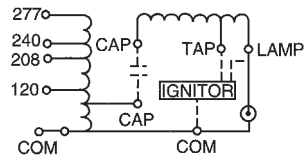

## HID BALLAST KIT WIRING DIAGRAMS

1 - Low Watt MH/HPS QV

2 - 175-1500W MH QV

3 - Low Watt HPS

4 - 250-1000W HPS QV

5 - 250-1500W MH 480V

6 - 250-1000W HPS 480V

7 - 320-400W Pulse Start MH

## FLUORESCENT BALLAST WIRING DIAGRAMS

1 - Rapid Start

2 - Slimline 120V

3 - Slimline 277V

4 - High Output

Atlas Lighting Supply

2828 S. Linwood St

Visalia, CA 93277