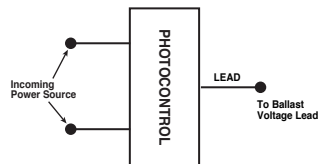

Photocontrol