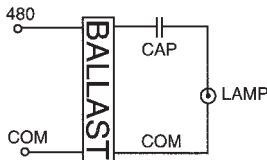

## HID BALLAST KIT WIRING DIAGRAMS

1 - Low Watt MH/HPS QV

2 - 175-1500W MH QV

3 - Low Watt HPS

4 - 250-1000W HPS QV

5 - 250-1500W MH 480V

6 - 250-1000W HPS 480V

7 - 320-400W Pulse Start MH

## FLUORESCENT BALLAST WIRING DIAGRAMS

1 - Rapid Start

2 - Slimline 120V

3 - Slimline 277V

4 - High Output

Atlas Lighting Supply

2828 S. Linwood St

Visalia, CA 93277