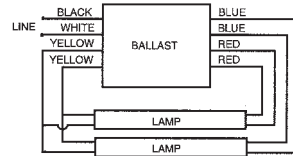

8 - 5-Tap MH

9 - 5-Tap HPS

Photocontrol

## FLUORESCENT BALLAST WIRING DIAGRAMS

1 - Rapid Start

2 - Slimline 120V

3 - Slimline 277V

4 - High Output

Atlas Lighting Supply

2828 S. Linwood St

Visalia, CA 93277