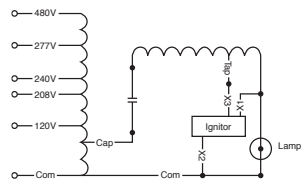

## HID BALLAST KIT WIRING DIAGRAMS

1 - Low Watt MH/HPS QV

2 - 175-1500W MH QV

3 - Low Watt HPS

4 - 250-1000W HPS QV

5 - 250-1500W MH 480V

6 - 250-1000W HPS 480V

7 - 320-400W Pulse Start MH

8 - 5-Tap MH

9 - 5-Tap HPS

Photocontrol

## FLUORESCENT BALLAST WIRING DIAGRAMS

1 - Rapid Start

2 - Slimline 120V

3 - Slimline 277V

4 - High Output

Atlas Lighting Supply

2828 S. Linwood St

Visalia, CA 93277