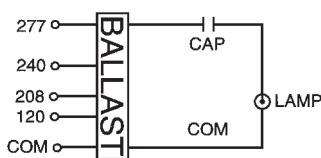

## HID BALLAST KIT WIRING DIAGRAMS

1 - Low Watt MH/HPS QV

2 - 175-1500W MH QV

3 - Low Watt HPS

4 - 250-1000W HPS QV

5 - 250-1500W MH 480V

6 - 250-1000W HPS 480V

7 - 320-400W Pulse Start MH

## FLUORESCENT BALLAST WIRING DIAGRAMS

1 - Rapid Start

2 - Slimline 120V

3 - Slimline 277V

4 - High Output

Atlas Lighting Supply

2828 S. Linwood St

Visalia, CA 93277