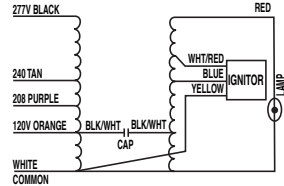

## HID BALLAST KIT WIRING DIAGRAMS

1 - Low Watt MH/HPS QV

2 - 175-1500W MH QV

3 - Low Watt HPS

4 - 250-1000W HPS QV

5 - 250-1500W MH 480V

6 - 250-1000W HPS 480V

7 - 320-400W Pulse Start MH

## FLUORESCENT BALLAST WIRING DIAGRAMS

1 - Rapid Start

2 - Slimline 120V

3 - Slimline 277V

4 - High Output

Atlas Lighting Supply

2828 S. Linwood St

Visalia, CA 93277