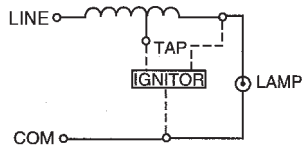

## HID BALLAST KIT WIRING DIAGRAMS

1 - Low Watt MH/HPS QV

2 - 175-1500W MH QV

3 - Low Watt HPS

4 - 250-1000W HPS QV

5 - 250-1500W MH 480V

6 - 250-1000W HPS 480V

7 - 320-400W Pulse Start MH

## FLUORESCENT BALLAST WIRING DIAGRAMS

1 - Rapid Start

2 - Slimline 120V

3 - Slimline 277V

4 - High Output

Atlas Lighting Supply

2828 S. Linwood St

Visalia, CA 93277