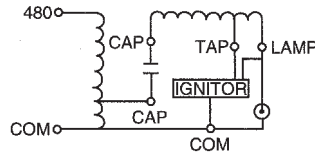

## HID BALLAST KIT WIRING DIAGRAMS

1 - Low Watt MH/HPS QV

2 - 175-1500W MH QV

3 - Low Watt HPS

4 - 250-1000W HPS QV

5 - 250-1500W MH 480V

6 - 250-1000W HPS 480V

7 - 320-400W Pulse Start MH

## FLUORESCENT BALLAST WIRING DIAGRAMS

1 - Rapid Start

2 - Slimline 120V

3 - Slimline 277V

4 - High Output

Atlas Lighting Supply

2828 S. Linwood St

Visalia, CA 93277