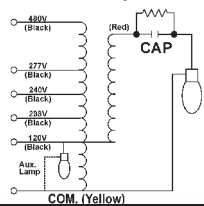

## HID BALLAST KIT WIRING DIAGRAMS

1 - Low Watt MH/HPS QV

2 - 175-1500W MH QV

3 - Low Watt HPS

4 - 250-1000W HPS QV

5 - 250-1500W MH 480V

6 - 250-1000W HPS 480V

7 - 320-400W Pulse Start MH

8 - 5-Tap MH

9 - 5-Tap HPS

Photocontrol

## FLUORESCENT BALLAST WIRING DIAGRAMS

1 - Rapid Start

2 - Slimline 120V

3 - Slimline 277V

4 - High Output

Atlas Lighting Supply

2828 S. Linwood St

Visalia, CA 93277