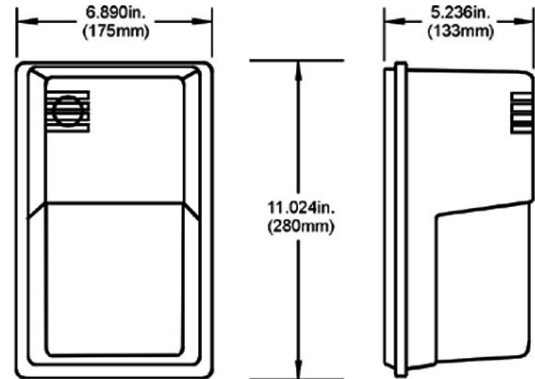

WPR - Wall Pack Rectangular
 Metal Halide Pulse Start 50 – 100 W
 High Pressure Sodium 35 – 70 W
 Fluorescent Quad Tube 1x13, 2x13, 1x26 - 42 W
 LED 1 x 7.5, 1 x 15 W

DESCRIPTION

The WPR is an economical and compact low wattage security light. Its integrated photocell allows the unit to turn on automatically at dusk and turn off at dawn. U.L. listed for wet locations.

The housing's back plate is made of high pressure die cast aluminum. The back plate is designed for mounting over an outlet box. A bottom threaded conduit entry hub is also provided for surface conduit wiring.