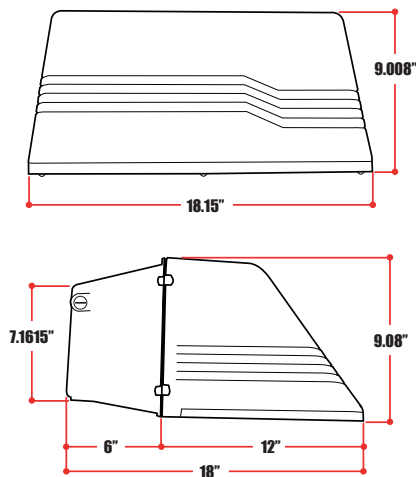

[Return to Atlas Lighting Supply](#)

FEATURES

- Cuts Off Light Below Horizontal
- Reduces Light Pollution and Light Trespass
- Dark Sky Compliant
- Hinged Face Frame
- Lamp Included

Listed for Wet Locations | 250 to 400 watts MH | HPS | PS

DIMENSIONS

Approx. Weight: 28 lbs.

ACCESSORIES (FIELD INSTALLED)

Catalog #	Description	Finish	Std. Pkg.	See Pg.#
210-021	Face Frame Assembly for WLXDFC	Bronze	1	90
210-021WT	Face Frame Assembly for WLXDFC	White	1	90
230-002	Button 120V Photo Control	—	1	124
230-008	Button 208-277V Photo Control	—	1	124

MOUNTING DETAIL

PHOTOMETRICS

400W MH @ 25' Mounting Height
Isofootcandles