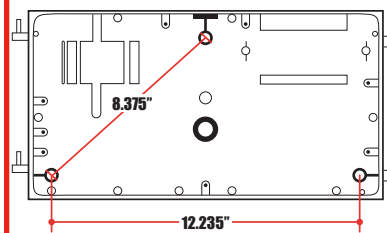

DIMENSIONS

Approx. Weight: 28 lbs.

ACCESSORIES (FIELD INSTALLED)

Catalog #	Description	Finish	Std. Pkg.	See Pg.#
210-021	Face Frame Assembly for WLXDFC	Bronze	1	90
210-021WT	Face Frame Assembly for WLXDFC	White	1	90
230-002	Button 120V Photo Control	—	1	124
230-008	Button 208-277V Photo Control	—	1	124

MOUNTING DETAIL

PHOTOMETRICS

400W MH @ 25' Mounting Height
Isofootcandles