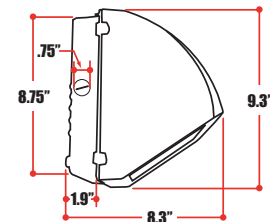

Return to Atlas Lighting Supply

70 to 175 watts MH | HPS

FEATURES

- Reduces Light Pollution and Light Trespass
- Hinged Face Frame
- Lamp Included

ORDERING INFORMATION

Catalog #	Description	Volts	Ballast Type	Lamp
METAL HALIDE				
WLMC-70MHQPK	70 watt MH	Quad V	HX-HPF	MH70/U/M
WLMC-100MHQPK	100 watt MH	Quad V	HX-HPF	MH100/U/M
WLMC-175MHQPK	175 watt MH	Quad V	CWA	MH175/U
HIGH PRESSURE SODIUM				
WLMC-70HPK	70 watt HPS	120V	R-NPF	C70S62
WLMC-70HQPK	70 watt HPS	Quad V	HX-HPF	C70S62
WLMC-100HPK	100 watt HPS	120V	R-NPF	C100S54
WLMC-100HQPK	100 watt HPS	Quad V	HX-HPF	C100S54
WLMC-150HPK	150 watt HPS	120V	R-NPF	C150S55
WLMC-150HQPK	150 watt HPS	Quad V	HX-HPF	C150S55

Add Suffix WT to Indicate White Housing

ACCESSORIES (FIELD INSTALLED)

Catalog #	Description	Finish	Std. Pkg.	See Pg.#
320-011	Full Cut-Off Shield for WLMC	Bronze	1	90
320-011WT	Full Cut-Off Shield for WLMC	White	1	90
210-008	WLMC Face Frame Assembly	Bronze	1	90
210-008WT	WLMC Face Frame Assembly	White	1	90
230-002	Button 120V Photo Control	—	1	124
230-008	Button 208-277V Photo Control	—	1	124

DIMENSIONS

Approx. Weight: 16 lbs.

PHOTOMETRICS

175W MH @ 15' Mounting Height
Isofootcandles

MOUNTING DETAIL