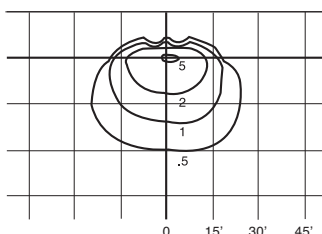

Add Suffix WT to Indicate White Housing

ACCESSORIES (FIELD INSTALLED)

Catalog #	Description	Finish	Std. Pkg.	See Pg.#
320-011	Full Cut-Off Shield for WLMC	Bronze	1	90
320-011WT	Full Cut-Off Shield for WLMC	White	1	90
210-008	WLMC Face Frame Assembly	Bronze	1	90
210-008WT	WLMC Face Frame Assembly	White	1	90
230-002	Button 120V Photo Control	—	1	124
230-008	Button 208-277V Photo Control	—	1	124

DIMENSIONS

Approx. Weight: 16 lbs.

PHOTOMETRICS

175W MH @ 15' Mounting Height
Isofootcandles

MOUNTING DETAIL