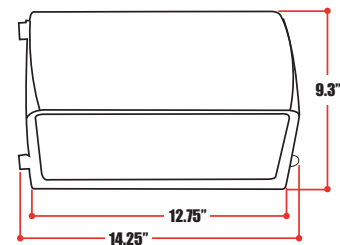

Return to Atlas Lighting Supply

70 to 175 watts MH | HPS

FEATURES

- Reduces Light Pollution and Light Trespass
- Hinged Face Frame
- Lamp Included

ORDERING INFORMATION

Catalog #	Description	Volts	Ballast Type	Lamp
METAL HALIDE				
WLMC-70MHQPK	70 watt MH	Quad V	HX-HPF	MH70/U/M
WLMC-100MHQPK	100 watt MH	Quad V	HX-HPF	MH100/U/M
WLMC-175MHQPK	175 watt MH	Quad V	CWA	MH175/U
HIGH PRESSURE SODIUM				
WLMC-70HPK	70 watt HPS	120V	R-NPF	C70S62
WLMC-70HQPK	70 watt HPS	Quad V	HX-HPF	C70S62
WLMC-100HPK	100 watt HPS	120V	R-NPF	C100S54
WLMC-100HQPK	100 watt HPS	Quad V	HX-HPF	C100S54
WLMC-150HPK	150 watt HPS	120V	R-NPF	C150S55
WLMC-150HQPK	150 watt HPS	Quad V	HX-HPF	C150S55

Add Suffix WT to Indicate White Housing

ACCESSORIES (FIELD INSTALLED)

Catalog #	Description	Finish	Std. Pkg.	See Pg.#
320-011	Full Cut-Off Shield for WLMC	Bronze	1	90
320-011WT	Full Cut-Off Shield for WLMC	White	1	90
210-008	WLMC Face Frame Assembly	Bronze	1	90
210-008WT	WLMC Face Frame Assembly	White	1	90
230-002	Button 120V Photo Control	—	1	124
230-008	Button 208-277V Photo Control	—	1	124

DIMENSIONS

Approx. Weight: 16 lbs.

PHOTOMETRICS

175W MH @ 15' Mounting Height
Isofootcandles

MOUNTING DETAIL