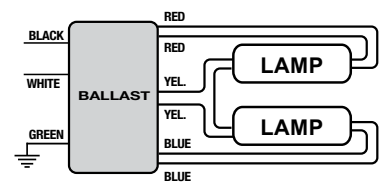

Case Diagrams

Case Dimensions

Drawing #	Overall (L)	Width (W)	Height (H)	Mounting (M)
G1	9.10"	0.95"	0.95"	8.75"
J1	16.90"	1.20"	1.00"	16.00"

Wiring Diagrams

1-7

1-10

2-8

Atlas Lighting Supply