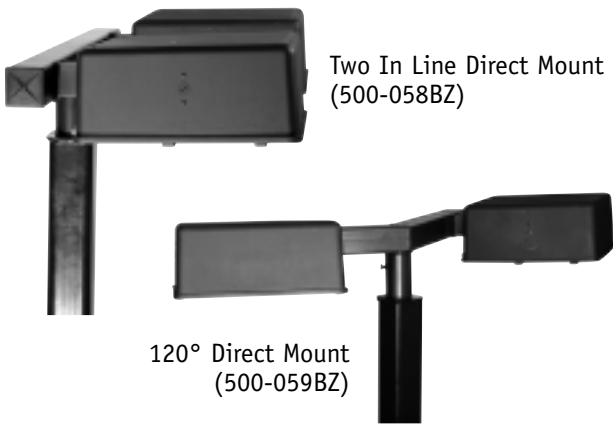

AREA LIGHTING Mounting Brackets

Phone: (866) 474-4335 Fax: 888-605-2324

EXTRUSIONS		
	280-139	
	280-150	
Catalog #	Description	Finish
280-139	6" Extrusion Kit	Bronze
280-140	12" Extrusion Kit	Bronze
280-150	6" 15° Extrusion Kit	Bronze
280-151	12" 15° Extrusion Kit	Bronze

DIRECT MOUNT		
	500-058BZ	
Catalog #	Description	Finish
500-058BZ	2 In Line Direct Mount Bracket	Bronze
500-059BZ	120° Direct Mount Bracket	Bronze

SIDE MOUNT		
	500-050BZ	
	500-054BZ	
Catalog #	Description	Finish
500-050BZ	Right Angle Bracket	Bronze
500-054BZ	4" Side Tenon Mount Bracket	Bronze
500-055BZ	8" Side Tenon Mount Bracket	Bronze