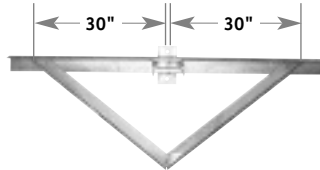

DIRECT MOUNT		
	500-058BZ	
Catalog #	Description	Finish
500-058BZ	2 In Line Direct Mount Bracket	Bronze
500-059BZ	120° Direct Mount Bracket	Bronze

SIDE MOUNT		
	500-050BZ	
	500-054BZ	
Catalog #	Description	Finish
500-050BZ	Right Angle Bracket	Bronze
500-054BZ	4" Side Tenon Mount Bracket	Bronze
500-055BZ	8" Side Tenon Mount Bracket	Bronze

## WOOD POLE MOUNTING

500-006G

500-007G

500-001G

500-002G

Catalog #	Description	Finish	Size	Wt./Lbs.
500-006G	Cross Arm Bracket-Steel	Galvanized	2"	14
500-007G	Single Floodlight Bracket	Galvanized	2"	15
500-001G	2 Light Bracket	Galvanized	—	21
500-002G	3 Light Bracket w/Stand-Off	Galvanized	—	68