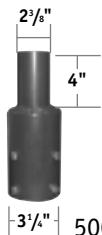

Phone: (866) 474-4335 Fax: 888-605-2324

WOOD POLE MOUNTING

Catalog #	Description	Finish	Size	Wt./Lbs.
500-006G	Cross Arm Bracket-Steel	Galvanized	2"	14
500-007G	Single Floodlight Bracket	Galvanized	2"	15
500-001G	2 Light Bracket	Galvanized	—	21
500-002G	3 Light Bracket w/Stand-Off	Galvanized	—	68

POLE TOP MOUNTING

500-008BZ

Catalog #	Description	Finish	I.D. (in.)	Wt./Lbs.
500-008BZ	Tenon Adapter for Round Poles	Bronze	3 1/4	9
500-009BZ	Tenon Adapter for 4" Square Poles	Bronze	—	9
280-016-1	Slipfitter for FLL/FLLS	Bronze	2 3/8	2.9
280-032	Adjustable Post Top Fitter 1/2" Threaded Apertures	Bronze	2 1/2 - 3 1/2	1.2
320-003	Slipfitter for FLDX	Bronze	2 3/8	2.6
320-009	Slipfitter for FLLX	Bronze	2 3/8	2.6