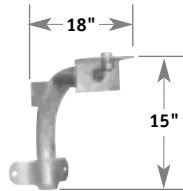

Phone: (866) 474-4335 Fax: 888-605-2324

WOOD POLE MOUNTING

500-006G