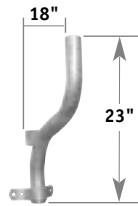

Phone: (866) 474-4335 Fax: 888-605-2324

WOOD POLE MOUNTING

500-007G

Catalog #	Description	Finish	Size	Wt./Lbs.
500-006G	Cross Arm Bracket-Steel	Galvanized	2"	14
500-007G	Single Floodlight Bracket	Galvanized	2"	15
500-001G	2 Light Bracket	Galvanized	—	21
500-002G	3 Light Bracket w/Stand-Off	Galvanized	—	68

POLE TOP MOUNTING

Catalog #	Description	Finish	I.D. (in.)	Wt./Lbs.
500-008BZ	Tenon Adapter for Round Poles	Bronze	3 1/4	9
500-009BZ	Tenon Adapter for 4" Square Poles	Bronze	—	9
280-016-1	Slipfitter for FLL/FLLS	Bronze	2 3/8	2.9
280-032	Adjustable Post Top Fitter 1/2" Threaded Apertures	Bronze	2 1/2 - 3 1/2	1.2
320-003	Slipfitter for FLDX	Bronze	2 3/8	2.6
320-009	Slipfitter for FLLX	Bronze	2 3/8	2.6