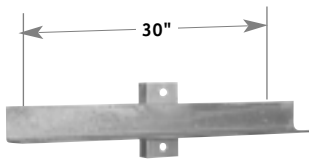

Phone: (866) 474-4335 Fax: 888-605-2324

WOOD POLE MOUNTING

500-001G

Catalog #	Description	Finish	Size	Wt./Lbs.
500-006G	Cross Arm Bracket-Steel	Galvanized	2"	14
500-007G	Single Floodlight Bracket	Galvanized	2"	15
500-001G	2 Light Bracket	Galvanized	—	21
500-002G	3 Light Bracket w/Stand-Off	Galvanized	—	68

POLE TOP MOUNTING

Catalog #	Description	Finish	I.D. (in.)	Wt./Lbs.
500-008BZ	Tenon Adapter for Round Poles	Bronze	3 1/4	9
500-009BZ	Tenon Adapter for 4" Square Poles	Bronze	—	9
280-016-1	Slipfitter for FLL/FLLS	Bronze	2 3/8	2.9
280-032	Adjustable Post Top Fitter 1/2" Threaded Apertures	Bronze	2 1/2 - 3 1/2	1.2
320-003	Slipfitter for FLDX	Bronze	2 3/8	2.6
320-009	Slipfitter for FLLX	Bronze	2 3/8	2.6