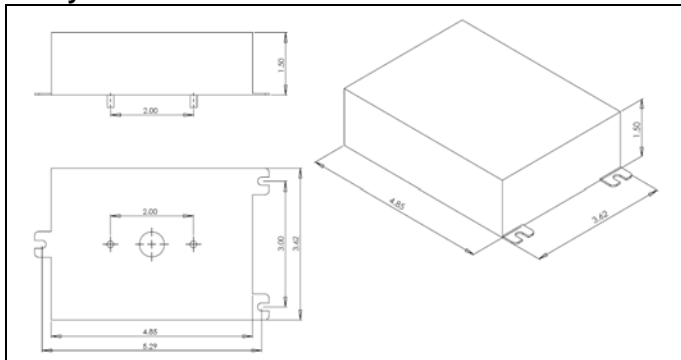

Lamp		Input Volts	Model Number	Line Current (Amps)	Input Power (Watts)	Lamp Regulation	Power Factor	THD	Max Distance to Lamp (ft)	Lamp Current Crest Factor
Number	Watts									
70 Watt Electronic HID Ballast for (1) 70W Ceramic Metal Halide Lamp Minimum Starting Temp -5°F, -20°C										
1	70	120 277	<b>MH170MV-XXX</b>	0.67 0.29	78	±5%	> 0.95	< 15%	5	< 1.4

**Physical Parameters**

Case Figure	Case Length	Case Width	Height	Mounting Length	Mounting Width
AC	4.85"	3.62"	1.50"	5.29"	3.00"

Case Figure	Case Length	Case Width	Height	Mounting Length	Mounting Width
AD	4.20"	3.00"	1.50"	4.50"	0.80"