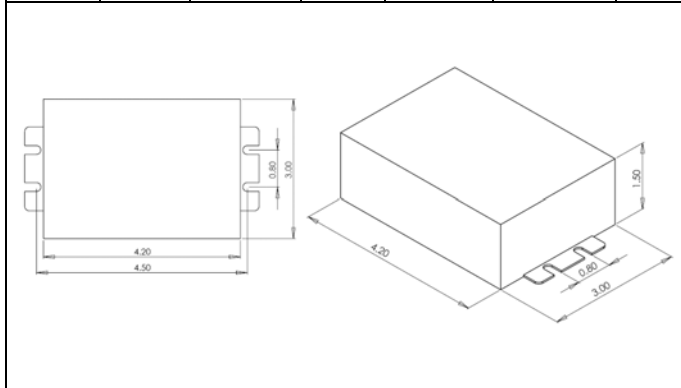

Lamp		Input Volts	Model Number	Line Current (Amps)	Input Power (Watts)	Lamp Regulation	Power Factor	THD	Max Distance to Lamp (ft)	Lamp Current Crest Factor
Number	Watts									
70 Watt Electronic HID Ballast for (1) 70W Ceramic Metal Halide Lamp Minimum Starting Temp -5°F, -20°C										
1	70	120 277	<b>MH170MV-XXX</b>	0.67 0.29	78	±5%	> 0.95	< 15%	5	< 1.4

**Physical Parameters**

Case Figure	Case Length	Case Width	Height	Mounting Length	Mounting Width
AC	4.85"	3.62"	1.50"	5.29"	3.00"

Case Figure	Case Length	Case Width	Height	Mounting Length	Mounting Width
AD	4.20"	3.00"	1.50"	4.50"	0.80"