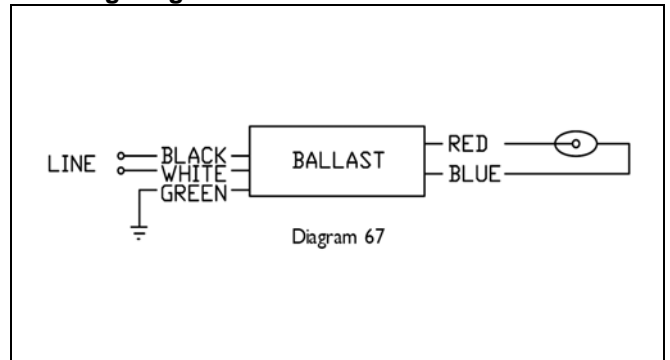

Wiring Diagram

Install in accordance with the National Electrical Code

Ordering Information			
Order Suffix	Description	Dimension	Wiring Diagram
-BLS	Bottom exit leads with mounting studs	AC	67
-LS	Side exit leads with mounting feet	AD	67
-LFS	Side exit leads from same end with mounting feet	AD	67

Performance:

- Short Circuit Operation Protection
- Open Circuit Operation Protection
- Ingoter Failure Protection
- Thermal Protection
- End of Lamp Life Protection
- High Power Voltage

Application:

- Minimum Starting Temperature: -4°F, -20°C
- Maximum Ambient Temperature: 140°F, 60°C
- Maximum Case Temperature (@tc): 167°F, 75°C
- Sound Rated: A

Safety:

- UL listed
- CE Certified

Specification data is based on tests performed in a controlled environment and represents relative performance. Actual performance can vary depending on operating conditions. Application and performance data subject to change without notice. All specifications are nominal unless noted otherwise.

Atlas Lighting Supply

2828 S. Linwood St. Visalia, CA 93277
Phone: 559-697-6764 Fax: 888-605-2324
www.atlaslightingsupply.com