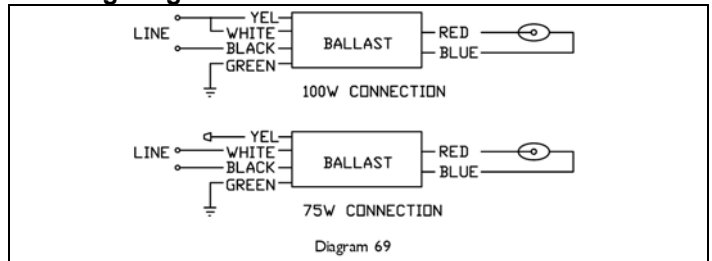

Wiring Diagram

Install in accordance with the National Electrical Code

Ordering Information			
Order Suffix	Description	Dimension	Wiring Diagram
-BLS	Bottom exit leads with mounting studs	AC	70
-LS	Side exit leads with mounting feet	AD	69
-LFS	Side exit leads from same end with mounting feet	AD	69

Performance:

- Short Circuit Operation Protection
- Open Circuit Operation Protection
- Ingotor Failure Protection
- Thermal Protection
- End of Lamp Life Protection
- High Power Voltage

Application:

- Minimum Starting Temperature: -4°F, -20°C
- Maximum Ambient Temperature: 140°F, 60°C
- Maximum Case Temperature (@tc): 167°F, 75°C
- Sound Rated: A

Safety:

- UL listed
- CE Certified

Specification data is based on tests performed in a controlled environment and represents relative performance. Actual performance can vary depending on operating conditions. Application and performance data subject to change without notice. All specifications are nominal unless noted otherwise.

Atlas Lighting Supply

2828 S. Linwood St. Visalia, CA 93277
Phone: 559-697-6764 Fax: 888-605-2324
www.atlaslightingsupply.com