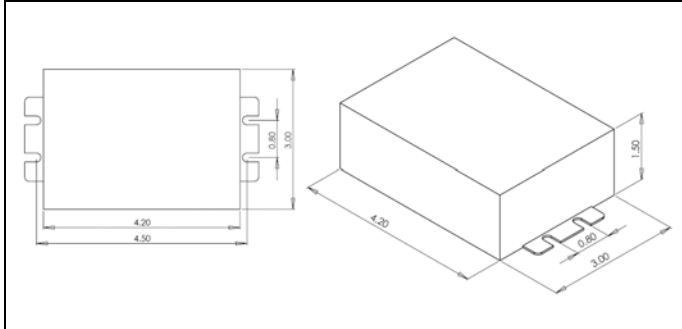

Lamp		Input Volts	Model Number	Line Current (Amps)	Input Power (Watts)	Lamp Regulation	Power Factor	THD	Max Distance to Lamp (ft)	Lamp Current Crest Factor
Number	Watts									
70 Watt Electronic HID Ballast for (1) 70W Ceramic Metal Halide Lamp Minimum Starting Temp -5°F, -20°C										
1	70	120	MH1100AMV- XXX	0.67	78	±5%	> 0.95	< 15%	5	< 1.4
		277		0.29						
100 Watt Electronic HID Ballast for (1) 100W Ceramic Metal Halide Lamp Minimum Starting Temp -5°F, -20°C										
1	100	120	MH1100AMV- XXX	0.94	111	±5%	> 0.95	< 15%	5	< 1.4
		277		0.42						

Physical Parameters

Case Figure	Case Length	Case Width	Height	Mounting Length	Mounting Width
AC	4.85"	3.62"	1.50"	5.29"	3.00"

Case Figure	Case Length	Case Width	Height	Mounting Length	Mounting Width
AD	4.20"	3.00"	1.50"	4.50"	0.80"