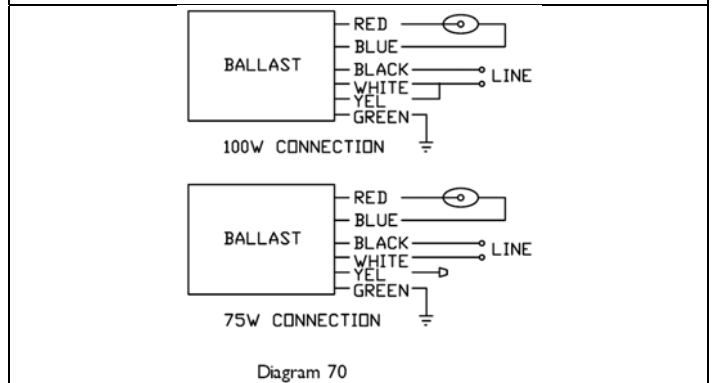

Wiring Diagram

Install in accordance with the National Electrical Code

Ordering Information			
Order Suffix	Description	Dimension	Wiring Diagram
-BLS	Bottom exit leads with mounting studs	AC	70
-LS	Side exit leads with mounting feet	AD	69
-LFS	Side exit leads from same end with mounting feet	AD	69

Performance:

- Short Circuit Operation Protection
- Open Circuit Operation Protection
- Ingotor Failure Protection
- Thermal Protection
- End of Lamp Life Protection
- High Power Voltage

Application:

- Minimum Starting Temperature: -4°F, -20°C
- Maximum Ambient Temperature: 140°F, 60°C
- Maximum Case Temperature (@tc): 167°F, 75°C
- Sound Rated: A

Safety:

- UL listed
- CE Certified

Specification data is based on tests performed in a controlled environment and represents relative performance. Actual performance can vary depending on operating conditions. Application and performance data subject to change without notice. All specifications are nominal unless noted otherwise.

Atlas Lighting Supply

2828 S. Linwood St. Visalia, CA 93277
Phone: 559-697-6764 Fax: 888-605-2324
www.atlaslightingsupply.com