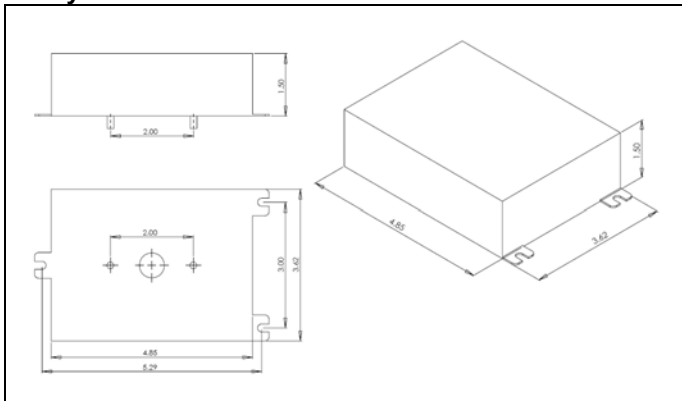

Lamp		Input Volts	Model Number	Line Current (Amps)	Input Power (Watts)	Lamp Regulation	Power Factor	THD	Max Distance to Lamp (ft)	Lamp Current Crest Factor
Number	Watts									
70 Watt Electronic HID Ballast for (1) 70W Ceramic Metal Halide Lamp Minimum Starting Temp -5°F, -20°C										
1	70	120	MH1100AMV- XXX	0.67	78	±5%	> 0.95	< 15%	5	< 1.4
		277		0.29						
100 Watt Electronic HID Ballast for (1) 100W Ceramic Metal Halide Lamp Minimum Starting Temp -5°F, -20°C										
1	100	120	MH1100AMV- XXX	0.94	111	±5%	> 0.95	< 15%	5	< 1.4
		277		0.42						

Physical Parameters

Case Figure	Case Length	Case Width	Height	Mounting Length	Mounting Width
AC	4.85"	3.62"	1.50"	5.29"	3.00"

Case Figure	Case Length	Case Width	Height	Mounting Length	Mounting Width
AD	4.20"	3.00"	1.50"	4.50"	0.80"