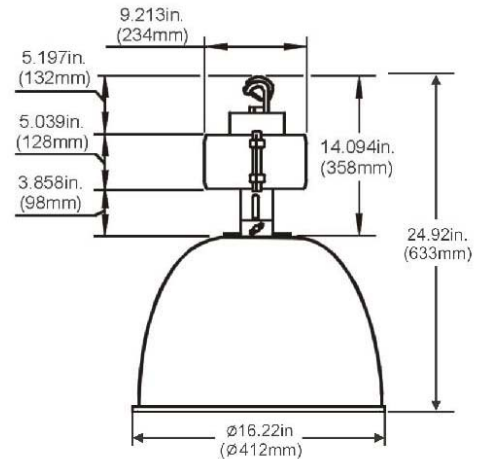

Atlas Lighting Supply

2828 S. Linwood St

Visalia, CA 93277

Ph: 559-804-1664, F: 888-605-2324

www.atlaslightingsupply.com

HB - High Bay Acrylic Refractor

Metal Halide Pulse Start 200 – 400 W

Metal Halide 400 W

High Pressure Sodium 150 – 400 W

DESCRIPTION

The HB with an Acrylic Refractor is a photometrically superior High Bay for commercial and industrial areas requiring high levels of vertical illumination. U.L. damp location listed.

APPLICATION

Ideal for supermarkets, warehouse stores, auto showrooms and any retail outlet with mounting heights of 20' (6 m) or more.

HOUSING

The housing is made of high pressure die cast aluminum and finished in a white polyester powder coat paint finish for lasting corrosion resistance.

BALLAST

High Power Factor, Constant Wattage Autotransformer ballasts. Multi Tap (120/208/240/277V) or 480V ballasts. Minimum starting temperature is -20°F (-30°C) for MP and MH, -40°F (-40°C) for HPS.

SOCKET

Mogul base, 4KV pulse rated porcelain socket.

MOUNTING

Junction box and hook with safety screw included. 3/4" threaded opening on the top of the junction box for pendant mounting.

REFRACTOR

16" or 22" prismatic acrylic. Adjustable positions for choice of distribution patterns.

CATALOG NUMBER LOGIC

HB-

Product Series

HB = High Bay

MP

Lamp Type

MP = Metal Halide Pulse Start
MH = Metal Halide
HP = High Pressure Sodium

400-

Lamp Wattage

(MP) 200, 250, 320, 350, 400
(MH) 400
(HPS) 150, 250, 400

MT-

Voltage

MT = Multi Tap (120/208/240/277V)
120V = 120V
277V = 277V
480V = 480V

AC16-

Reflector

AC16 = Acrylic 16"
AC22 = Acrylic 22"

L

Lamp

L = Lamp Included

OPTIONS

Q – Quartz restrike system with quartz restrike lamp
QT – Quartz restrike system with time delay, with quartz restrike lamp.
3CP-XXX – 3 foot Cord and NEMA Plug, XXX = specify voltage, 120 or 277V
WG16 or WG22 – Wire Guard 16" or 22"
FG16 or FG22 – Flat Glass 16" or 22" with clamp band for mounting. Tempered glass.
F1-XXX or F2-XXX – Single or Double Fuse. XXX = specify voltage.
SC3 – Safety Cable 3'.