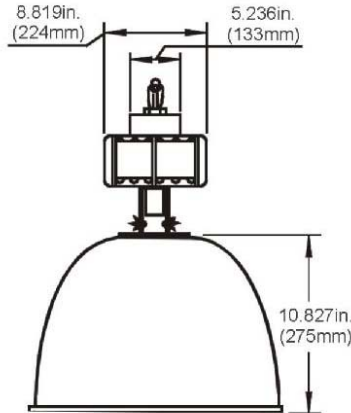

Atlas Lighting Supply

2828 S. Linwood St

Visalia, CA 93277

Ph: 559-804-1664, F: 888-605-2324

www.atlaslightingsupply.com

HB - High Bay Acrylic Refractor

Metal Halide Pulse Start 200 – 400 W

Metal Halide 400 W

High Pressure Sodium 150 – 400 W

DESCRIPTION

The HB with an Acrylic Refractor is a photometrically superior High Bay for commercial and industrial areas requiring high levels of vertical illumination. U.L. damp location listed.

APPLICATION

Ideal for supermarkets, warehouse stores, auto showrooms and any retail outlet with mounting heights of 20' (6 m) or more.

HOUSING

The housing is made of high pressure die cast aluminum and finished in a white polyester powder coat paint finish for lasting corrosion resistance.

BALLAST

High Power Factor, Constant Wattage Autotransformer ballasts. Multi Tap (120/208/240/277V) or 480V ballasts. Minimum starting temperature is -20°F (-30°C) for MP and MH, -40°F (-40°C) for HPS.

SOCKET

Mogul base, 4KV pulse rated porcelain socket.

MOUNTING

Junction box and hook with safety screw included. 3/4" threaded opening on the top of the junction box for pendant mounting.

REFRACTOR

16" or 22" prismatic acrylic. Adjustable positions for choice of distribution patterns.

CATALOG NUMBER LOGIC

HB-

Product Series

HB = High Bay

MP

Lamp Type

MP = Metal Halide Pulse Start
MH = Metal Halide
HP = High Pressure Sodium

400-

Lamp Wattage

(MP) 200, 250, 320, 350, 400
(MH) 400
(HPS) 150, 250, 400

MT-

Voltage

MT = Multi Tap (120/208/240/277V)
120V = 120V
277V = 277V
480V = 480V

AC16-

Reflector

AC16 = Acrylic 16"
AC22 = Acrylic 22"

L

Lamp

L = Lamp Included

OPTIONS

Q – Quartz restrike system with quartz restrike lamp
QT – Quartz restrike system with time delay, with quartz restrike lamp.
3CP-XXX – 3 foot Cord and NEMA Plug, XXX = specify voltage, 120 or 277V
WG16 or WG22 – Wire Guard 16" or 22"
FG16 or FG22 – Flat Glass 16" or 22" with clamp band for mounting. Tempered glass.
F1-XXX or F2-XXX – Single or Double Fuse. XXX = specify voltage.
SC3 – Safety Cable 3'.