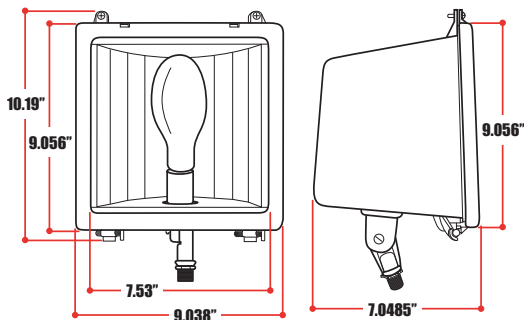

Back to Atlas Lighting Supply

FEATURES

- Die Cast Aluminum Housing
- 1/2" Threaded Knuckle
- Vertical or Horizontal Lamp
- Suitable for Ground Mounting
- Hinged Face Frame
- Tempered Glass Lens
- Lamp Included

Add Suffix WT to Indicate White Housing

DIMENSIONS

Approx. Weight: 17 lbs.

ACCESSORIES (FIELD INSTALLED)

Catalog #	Description	Finish	Std. Pkg.	See Pg.#
210-004	FLM Face Frame Assembly	Bronze	1	79
210-004WT	FLM Face Frame Assembly	White	1	79
320-020	Glare Shield for FLM	Bronze	1	79
320-020WT	Glare Shield for FLM	White	1	79
320-021	Wireguard for FLM	—	1	79

MOUNTING DETAIL

PHOTOMETRICS

175W MH @ 15' Mounting Height and Aimed 45° below horizontal Isofootcandles