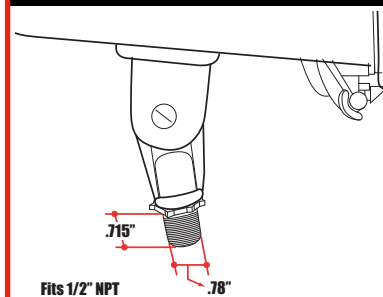

Add Suffix WT to Indicate White Housing

DIMENSIONS

Approx. Weight: 17 lbs.

ACCESSORIES (FIELD INSTALLED)

Catalog #	Description	Finish	Std. Pkg.	See Pg.#
210-004	FLM Face Frame Assembly	Bronze	1	79
210-004WT	FLM Face Frame Assembly	White	1	79
320-020	Glare Shield for FLM	Bronze	1	79
320-020WT	Glare Shield for FLM	White	1	79
320-021	Wireguard for FLM	—	1	79

MOUNTING DETAIL

PHOTOMETRICS

175W MH @ 15' Mounting Height and Aimed 45° below horizontal Isofootcandles