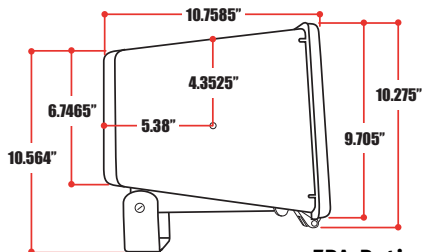

### DIMENSIONS

Approx. Weight: 29 lbs.

EPA Rating: 1.1

### PHOTOMETRICS

400W MH @ 25' Mounting Height  
and Aimed 45° below horizontal