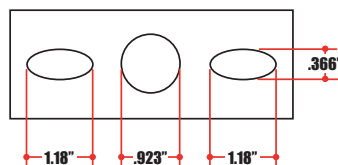

### DIMENSIONS

Approx. Weight: 29 lbs.

EPA Rating: 1.1

### PHOTOMETRICS

400W MH @ 25' Mounting Height  
and Aimed 45° below horizontal