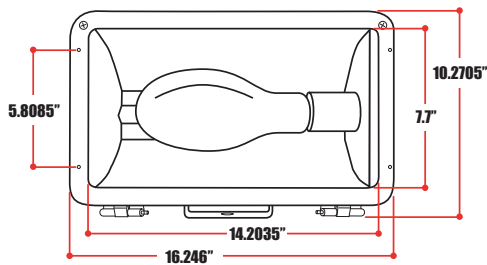

### DIMENSIONS

Approx. Weight: 29 lbs.

EPA Rating: 1.1