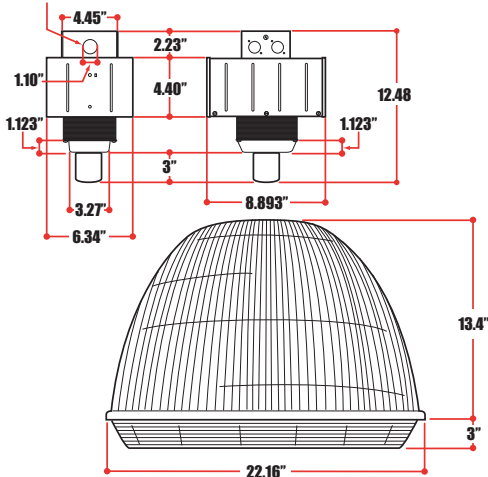

## ORDERING INFORMATION

Catalog #	Description	Optics	Volts	Ballast	Lamp
<b>METAL HALIDE</b>					
BB22D25MQ	250 watt MH	Prismatic/Drop	Quad	CWA	MH250/U
BB22D40MQ	400 watt MH	Prismatic/Drop	Quad	CWA	MH400/U
<b>HIGH PRESSURE SODIUM</b>					
BB22D25HQ	250 watt HPS	Prismatic/Drop	Quad	CWA	C250S50
BB22D40HQ	400 watt HPS	Prismatic/Drop	Quad	CWA	C400S51
<b>PULSE START</b>					
BB22D32PQ-P	320 watt PS	Prismatic/Drop	Quad	CWA	MP320/BU
BB22D35PQ-P	350 watt PS	Prismatic/Drop	Quad	CWA	MP350/BU
BB22D40PQ-P	400 watt PS	Prismatic/Drop	Quad	CWA	MP400/BU

## DIMENSIONS

Approx. Weight: 27 lbs.

Fits 3/4" NPT